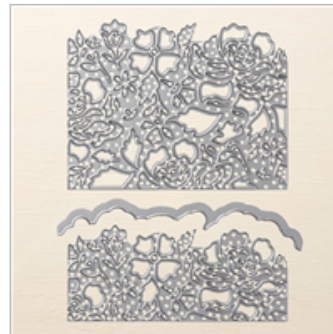

Use a Stampin' Pierce Mat and Take Your Pick tool to pierce a hole for a Copper Metallic Brad. Insert brad and secure in place. Adhere with Stampin' Dimensionals.

Mary

Simple Saturday - Farewell Detailed Floral Dies

Price: \$8.50

[In Color 2018-2020
6" X 6" \(15.2 X 15.2
Cm\) Designer Series](#)

[Paper](#)

146963

Price: \$11.00

[Big Shot](#)

143263

Price: \$110.00

[Detailed Floral Thinlits
Dies](#)

141482

Price: \$29.00

[Layering Ovals
Framelits Dies](#)

141706

Price: \$35.00

Simple Saturday - Farewell Detailed Floral Dies

Mary Fish