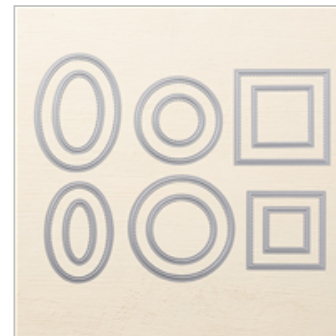

Stitched Shapes

Framelits Dies

145372

Price: $30.00