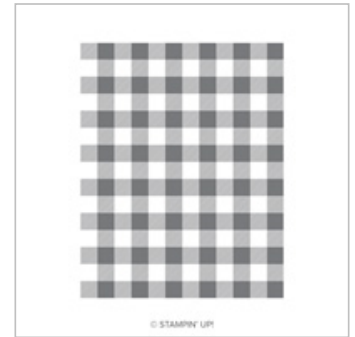

[Buffalo Check Clear-Mount Stamp Set](#)

147794

Price: $15.00