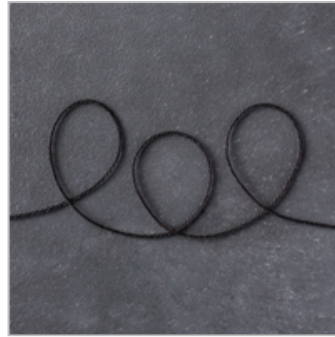

[Stampin' Trimmer](#)

126889

Price: \$30.00

Birthday Card with Blended Seasons Bundle

Mary Fish

mary@stampinpretty.com

<http://stampinpretty.com>

Glitter Enamel Dots

146934

Price: \$7.00

Basic Black Solid
Baker's Twine

141682

Price: \$3.00

Stampin'
Dimensionals

104430

Price: \$4.00