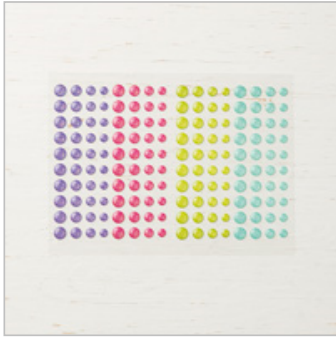

[Stampin' Trimmer](#)

126889

Price: \$30.00

Birthday Card with Blended Seasons Bundle

Mary Fish

mary@stampinpretty.com

<http://stampinpretty.com>

Glitter Enamel Dots