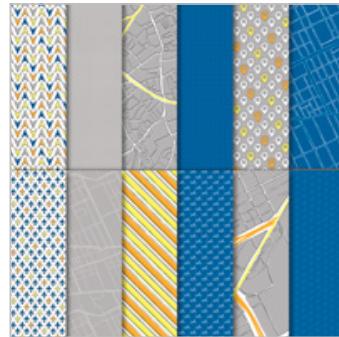

Best Route Masculine Card Remix

Mary Fish

mary@stampinpretty.com

<http://stampinpretty.com>

stampin' pretty
a step-by-step tutorial

1. Start with Stampin' Up! Whisper White Note Cards (5 x 3 1/2) and Envelopes.
2. Cut a 3 1/2 x 3 piece of Mango Melody card stock with the Stampin' Trimmer. With Snail Adhesive, adhere the following sizes of Best Route Designer Series Paper (from left to right) to the Mango Melody piece: 3/4 x 3 1/4, 1 1/8 x 3 1/4, 3/4 x 3 1/4. Adhere Mango Melody layer to the note card with Stampin' Dimensionals.
3. Stamp "thanks" from A Big Thank You Photopolymer Stamp Set in Gray Granite Ink on Whisper White card stock. A Big Thank You Photopolymer Stamp Set is on the list of My Favorite Things from the Stampin' Up! Annual Catalog [here](#).

Best Route Masculine Card Remix

Mary Fish

mary@stampinpretty.com

<http://stampinpretty.com>

4. Crop the sentiment to 2 1/2 x 7/8, flagging one end with either Paper Snips or the Stampin' Up! Banner Triple Punch. I added two adhesive Mango Melody stars from Best Route Enamel Shapes for a pop of personality.
5. Adhere sentiment to patterned layer with Stampin' Dimensionals.
6. The final touch is adding a coordinating pattern to the flap of the note card envelope. The envelope liner die from Beautiful Layers Thinlits Dies is a near perfect fit to cover the outside envelope flap. Watch my WOW! video [here](#) (approximately the 4 1/2 minute mark) for details on how to cut the flap with the Big Shot and die.

Mary

Best Route Masculine Card Remix

Mary Fish

mary@stampinpretty.com

<http://stampinpretty.com>

[A Big Thank You](#)
[Photopolymer Stamp](#)

[Set](#)

147377

Price: \$17.00

[Best Route Designer](#)
[Series Paper](#)

146897

Price: \$11.00

[Mango Melody 8-1/2"](#)
[X 11" Cardstock](#)

146989

Price: \$8.50

[Whisper White 8-1/2"](#)
[X 11" Cardstock](#)