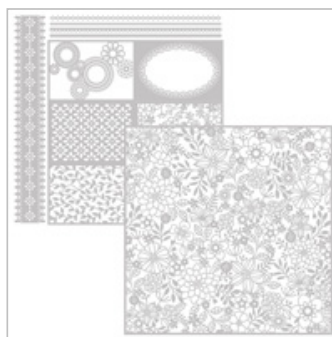

Simple & Pretty Die Cut Thank You Card

Mary Fish

mary@stampinpretty.com

<http://stampinpretty.com>

stampin' pretty
a step-by-step tutorial

1. Create a 4 1/4 x 5 1/2 card base using Smoky Slate card stock and the Stampin' Trimmer. Using Snail Adhesive, adhere a 4 x 5 1/4 piece of Basic Gray card stock to the card base.
2. Angle and adhere a 3 1/4 x 4 3/4 piece of Melon Mambo card stock to card base. Cut die card front from Delightfully Detailed Laser-Cut Specialty Designer Series Paper (using the Whisper White side) and adhere to card front as shown using small dots of Multipurpose Liquid Glue on the corners and sides.
3. Fabulous basics! Stamp "Thank You" from Another Wonderful Year stamp set in Basic Gray Ink on Whisper White card stock. Trim to 3 x 5/8.

Simple & Pretty Die Cut Thank You Card

Mary Fish

mary@stampinpretty.com

<http://stampinpretty.com>

5. Crop vellum card stock with the Leaf Punch and adhere leaves below sentiment as shown. Crop Melon Mambo card stock using the Big Shot Die-Cutting Machine and the heart die from Stitched Shapes Framelits Dies. Adhere the heart to the sentiment with a Mini Stampin' Dimensional.
6. Adhere sentiment to card base with Stampin' Dimensionals.

Mary

Simple & Pretty Die Cut Thank You Card

Mary Fish

mary@stampinpretty.com

<http://stampinpretty.com>

[Another Wonderful Year Wood-Mount Stamp Set](#)

146692

Price: \$42.00