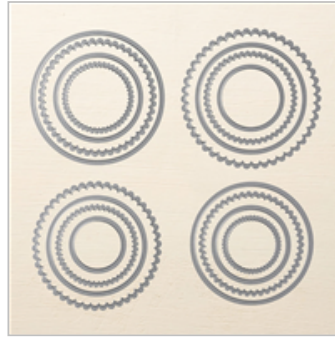

Price: \$40.00

Fabulous Floral Frames Friend Card

Mary Fish

mary@stampinpretty.com

<http://stampinpretty.com>

Foliage Frame
Framelits Dies

146353

Price: \$27.00

Layering Circle
Framelits Dies

141705

Price: \$35.00

2-1/4\" (5.7 Cm) Circle
Punch

143720

Price: \$18.00

Faceted Dots

146910