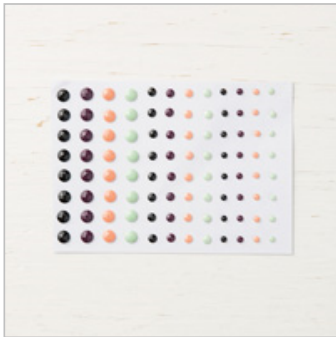

Price: \$10.00

Lovely Lipstick Rooted In Nature Card

Mary Fish

mary@stampinpretty.com

<http://stampinpretty.com>

Faceted Dots

146910

Price: \$6.00