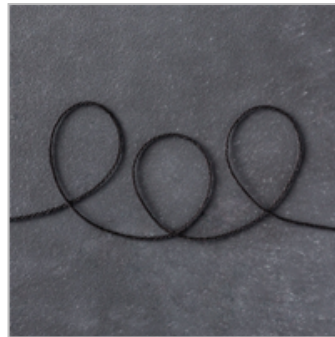

Price: \$10.00

Lovely Lipstick Rooted In Nature Card

Mary Fish

mary@stampinpretty.com

<http://stampinpretty.com>

Faceted Dots

146910

Price: \$6.00

Basic Black Solid
Baker's Twine

141682

Price: \$3.00

Snail Adhesive

104332

Price: \$7.00

Stampin'
Dimensionals

104430