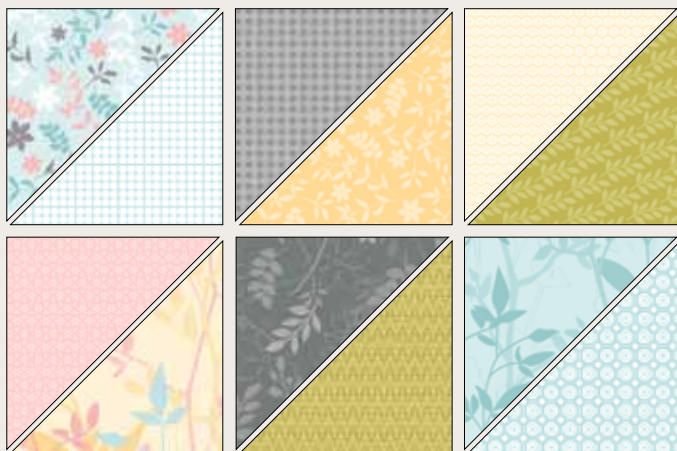

### walk in the park

Enjoy a walk in the park with this Designer Series paper. Its spring-themed patterns evoke bright thoughts of the season.

2 SHEETS EA. 12" x 12" DOUBLE-SIDED PAPER

115123 Walk in the Park Designer Series Paper  
Basic Gray, Kiwi Kiss, Cameo Coral, Baja Breeze, So Saffron