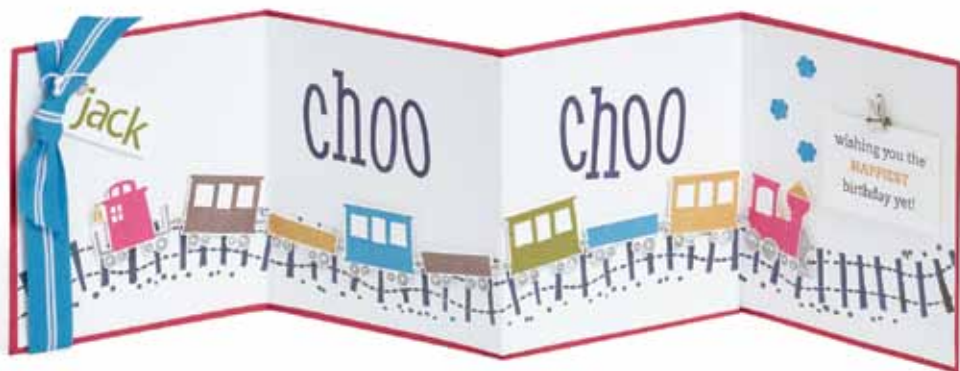

The Choo Choo set and Right on Track wheel allow you to create trains both short and long. Use our alphabets (IBC 144-148) to customize your project.