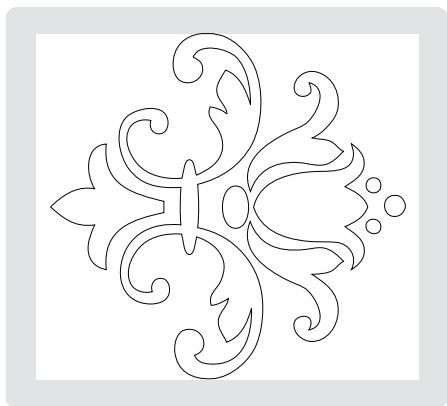

Stampin' Up! exclusive dies

We've created 10 exclusive dies for the Big Shot die-cut machine that coordinate with our products—you'll love the possibilities. And the Stampin' Up!—designed dies shown on these two pages aren't available anywhere else!

The Tulipe, Pennant, and Baskets & Blooms dies are part of Shelli's Signature Collection. You'll love using them to create beautiful crafting projects.

5-1/2" × 6"
USE WITH STANDARD CUTTING PADS

113457 Tulipe Bigz Die **$21.95**