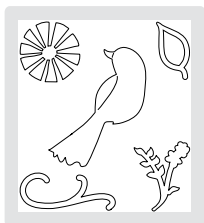

113485 Birds & Blooms Sizzlits Die 4-Pack **\$21.95**

6" x 13-3/4" (SAMPLE ON PAGE 1)
USE WITH EXTENDED CUTTING PADS

113483 Pennant Bigz XL Die

\$39.95

6" x 13-3/4" (SAMPLE ON PAGE 2)
USE WITH EXTENDED CUTTING PADS

113484 Baskets & Blooms Bigz XL Die

\$39.95

Peace & Joy & Love & Cheer

2-1/4" x 12"
USE WITH EXTENDED SPACER PLATFORM & DECORATIVE STRIP CUTTING PADS

113452 Join in the Cheer Decorative Strip Die

\$21.95

Sizzix dies

The images on these Sizzix dies complement our exclusive Stampin' Up! dies. The Bigz™ and Originals™ dies are rule-based dies that cut through various materials such as paper, plastic, and chipboard. All other dies are etched dies that work best with card stock and Designer Series paper.