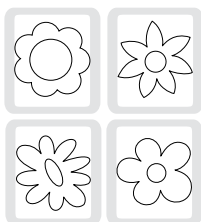

The images on these Sizzix dies complement our exclusive Stampin' Up! dies. The Bigz™ and Originals™ dies are rule-based dies that cut through various materials such as paper, plastic, and chipboard. All other dies are etched dies that work best with card stock and Designer Series paper.

1. BIRD W/ LEAVES & FLOWER

2. PILLOW BOX*

3. PETAL CARD*

4. SCALLOP CIRCLE

5. SCALLOP CIRCLE #2

6. FLOWER LAYERS W/ LEAF

11. NATURALLY SERIF

12. FLOWERS

7. BUILD A FLOWER

8. CIRCLE 3-D ORNAMENT*

13. LOOPY FLOWERS

14. SWIRLY

9. 5 POINT 3-D STAR*

10. SERIF ESSENTIALS

26. FLOWER LAYERS

27. LEAVES #2

15. BUILD A FLOWER SET #2

16. SPRING FLOWERS SET

17. HEARTS SET

18. SNOWFLAKES SET #2

28. SNOWFLAKE #2

19. BUTTONS #5

20. DAISY FLOWER

21. PUMPKIN #4