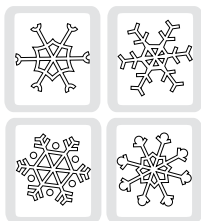

The images on these Sizzix dies complement our exclusive Stampin' Up! dies. The Bigz™ and Originals™ dies are rule-based dies that cut through various materials such as paper, plastic, and chipboard. All other dies are etched dies that work best with card stock and Designer Series paper.

1. BIRD W/ LEAVES & FLOWER

2. PILLOW BOX*

3. PETAL CARD*

4. SCALLOP CIRCLE

5. SCALLOP CIRCLE #2

6. FLOWER LAYERS W/ LEAF

11. NATURALLY SERIF

12. FLOWERS

7. BUILD A FLOWER

8. CIRCLE 3-D ORNAMENT*

13. LOOPY FLOWERS

14. SWIRLY

9. 5 POINT 3-D STAR*

10. SERIF ESSENTIALS

26. FLOWER LAYERS

27. LEAVES #2

15. BUILD A FLOWER SET #2

16. SPRING FLOWERS SET

17. HEARTS SET

18. SNOWFLAKES SET #2

28. SNOWFLAKE #2

19. BUTTONS #5

20. DAISY FLOWER

21. PUMPKIN #4