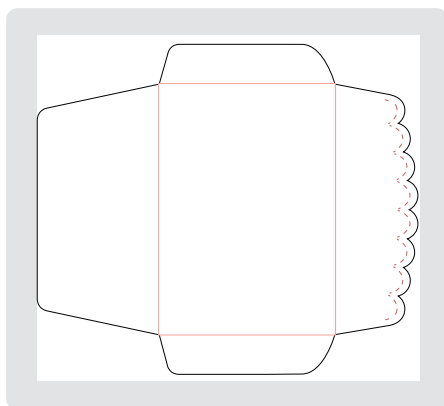

5-1/2" × 6"
USE WITH STANDARD CUTTING PADS

113462 Scallop Envelope Bigz Die **$21.95**