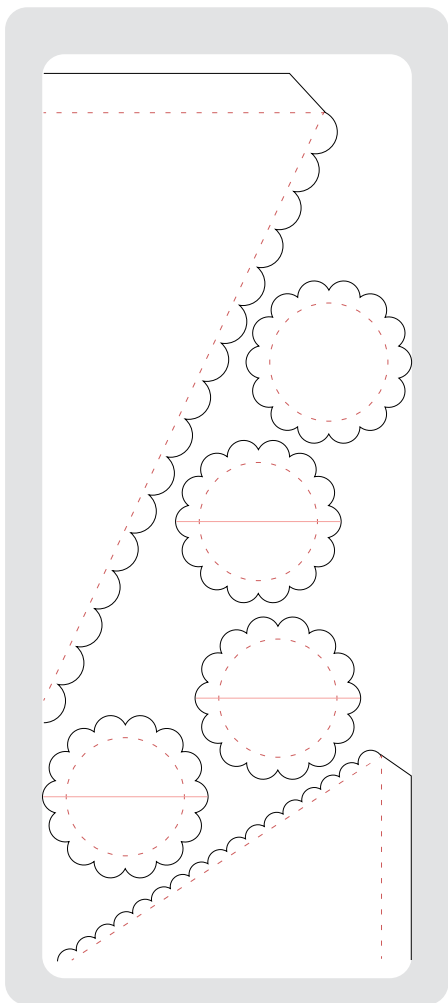

5-1/2" × 6"
USE WITH STANDARD CUTTING PADS

113462 Scallop Envelope Bigz Die **\$21.95**

5-1/2" × 6"
USE WITH STANDARD CUTTING PADS

113463 Top Note Bigz Die **\$21.95**

2-1/4" × 2-1/2"
USE WITH STANDARD CUTTING PADS & MULTIPURPOSE PLATFORM

113485 Birds & Blooms Sizzlits Die 4-Pack **\$21.95**

6" x 13-3/4" (SAMPLE ON PAGE 1)
USE WITH EXTENDED CUTTING PADS

113483 Pennant Bigz XL Die

\$39.95

6" x 13-3/4" (SAMPLE ON PAGE 2)
USE WITH EXTENDED CUTTING PADS