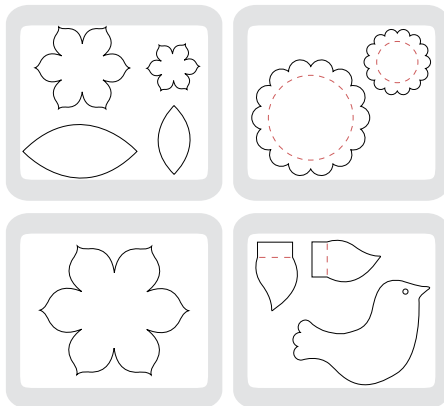

We've created 10 exclusive dies for the Big Shot die-cut machine that coordinate with our products—you'll love the possibilities. And the Stampin' Up!—designed dies shown on these two pages aren't available anywhere else!

The Tulipe, Pennant, and Baskets & Blooms dies are part of Shelli's Signature Collection. You'll love using them to create beautiful crafting projects.

5-1/2" × 6"
USE WITH STANDARD CUTTING PADS

113457 Tulipe Bigz Die **\$21.95**

5-1/2" × 6"
USE WITH STANDARD CUTTING PADS

113462 Scallop Envelope Bigz Die **\$21.95**

5-1/2" × 6"
USE WITH STANDARD CUTTING PADS

113463 Top Note Bigz Die **\$21.95**

2-1/4" × 2-1/2"
USE WITH STANDARD CUTTING PADS & MULTIPURPOSE PLATFORM