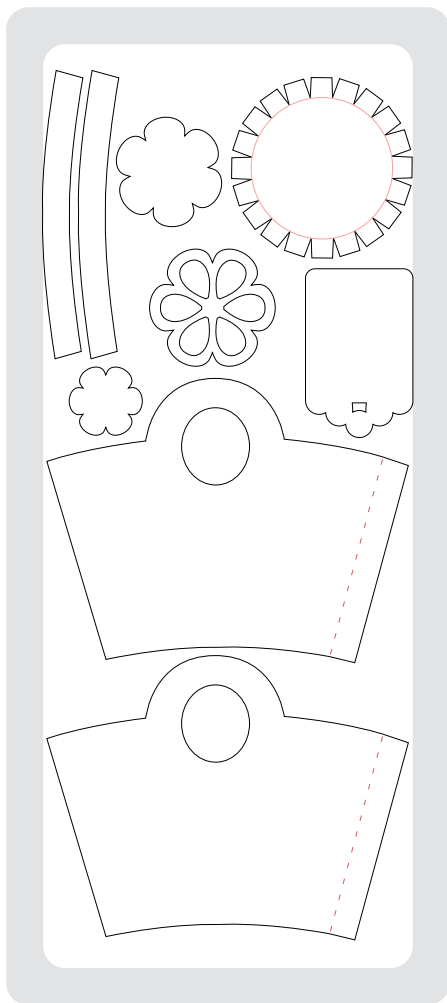

5-1/2" × 6"
USE WITH STANDARD CUTTING PADS

113462 Scallop Envelope Bigz Die **\$21.95**

5-1/2" × 6"
USE WITH STANDARD CUTTING PADS

113463 Top Note Bigz Die **\$21.95**

2-1/4" × 2-1/2"
USE WITH STANDARD CUTTING PADS & MULTIPURPOSE PLATFORM

113485 Birds & Blooms Sizzlits Die 4-Pack **\$21.95**

6" x 13-3/4" (SAMPLE ON PAGE 1)
USE WITH EXTENDED CUTTING PADS

113483 Pennant Bigz XL Die

\$39.95

6" x 13-3/4" (SAMPLE ON PAGE 2)
USE WITH EXTENDED CUTTING PADS